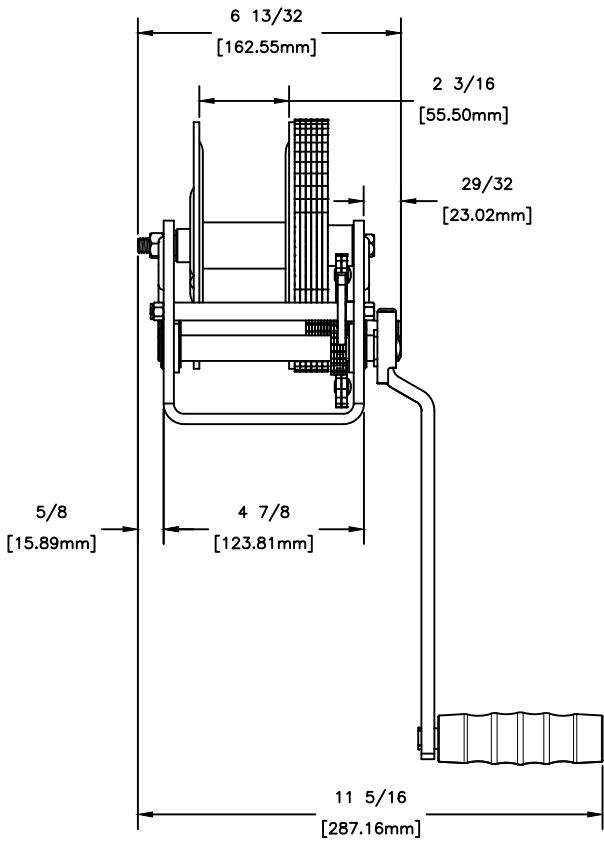

MODEL
DLC3200
3200lb/1452kg CAPACITY
PULLING WINCH

FRONT & SIDE VIEW

BASE HOLE PATTERN