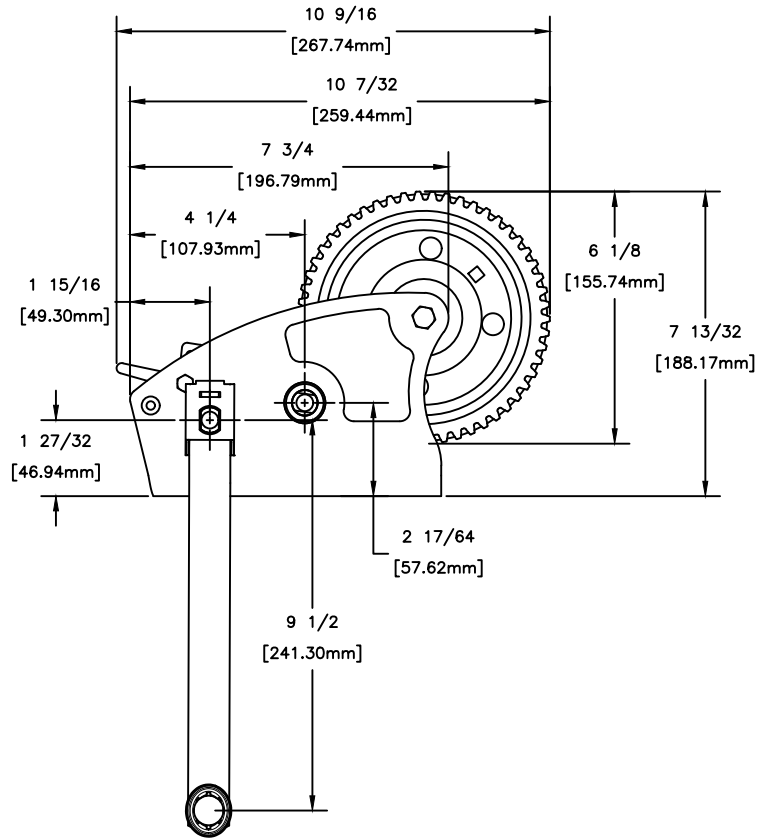

MODEL
DLC3200
3200lb/1452kg CAPACITY
PULLING WINCH

FRONT & SIDE VIEW

BASE HOLE PATTERN