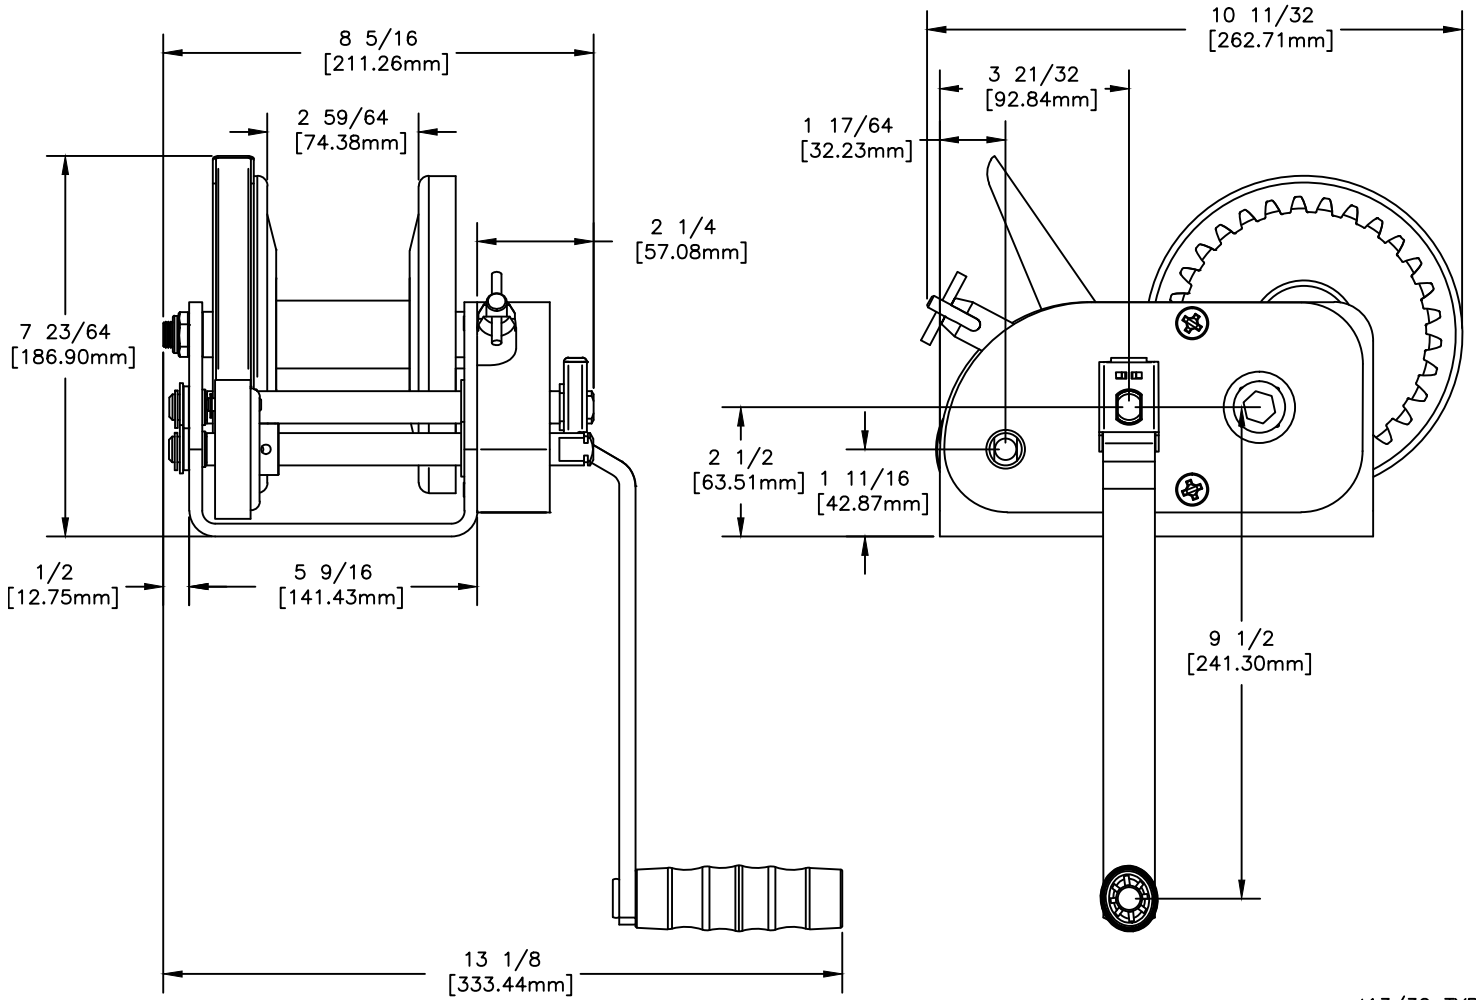

FRONT & SIDE VIEW

MODEL DL3500B
 3500lb/1589kg CAPACITY
 PULLING WINCH

BASE HOLE PATTERN